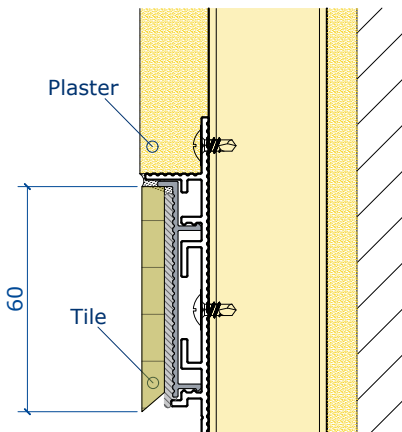

### BENEFITS OF ENIGMA

- Enigma offer Door frames for Inside(pull) and Outside(push).
- Hinges are adjustable in 3 dimensions to provide excellent door alignment.
- Corner connectors are punched for correct fit.
- Skirting base profile is fixed directly to door frame providing perfect alignment.
- Skirting Profile (flat or tiled) clip for easy installation.
- Superior quality & finish can be achieved consistently.

**Typical Handle Sets**

**Soft Closer**  
(Left & Right Hand versions)

### Adjustable Hidden Hinges

**FLAT SKIRTING**

**TILED SKIRTING**