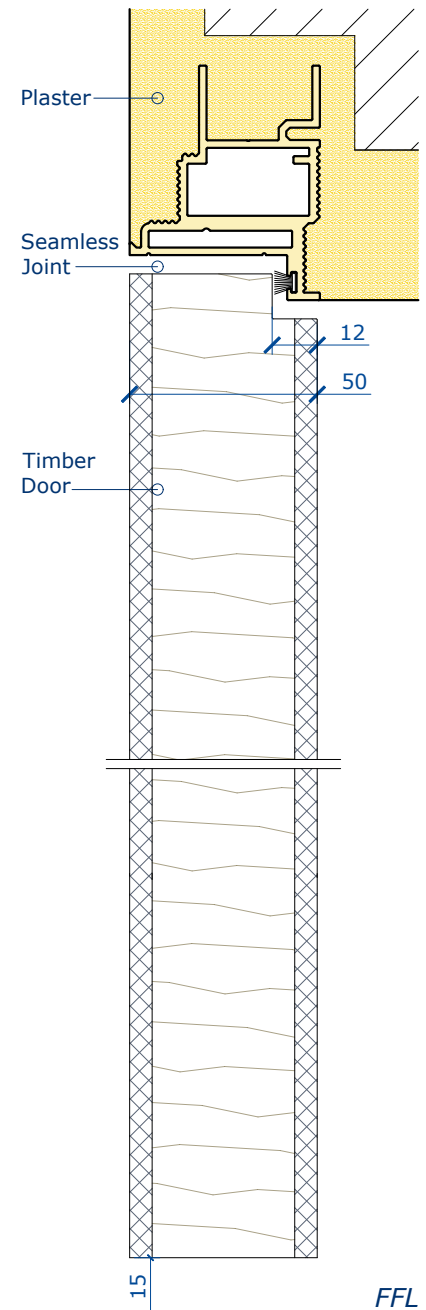

### BENEFITS OF ENIGMA

- Enigma offer Door frames for Inside(pull) and Outside(push).
- Hinges are adjustable in 3 dimensions to provide excellent door alignment.
- Corner connectors are punched for correct fit.
- Skirting base profile is fixed directly to door frame providing perfect alignment.
- Skirting Profile (flat or tiled) clip for easy installation.
- Superior quality & finish can be achieved consistently.

**Typical Handle Sets**

**Soft Closer**  
(Left & Right Hand versions)

### Adjustable Hidden Hinges

**FLAT SKIRTING**

**TILED SKIRTING**