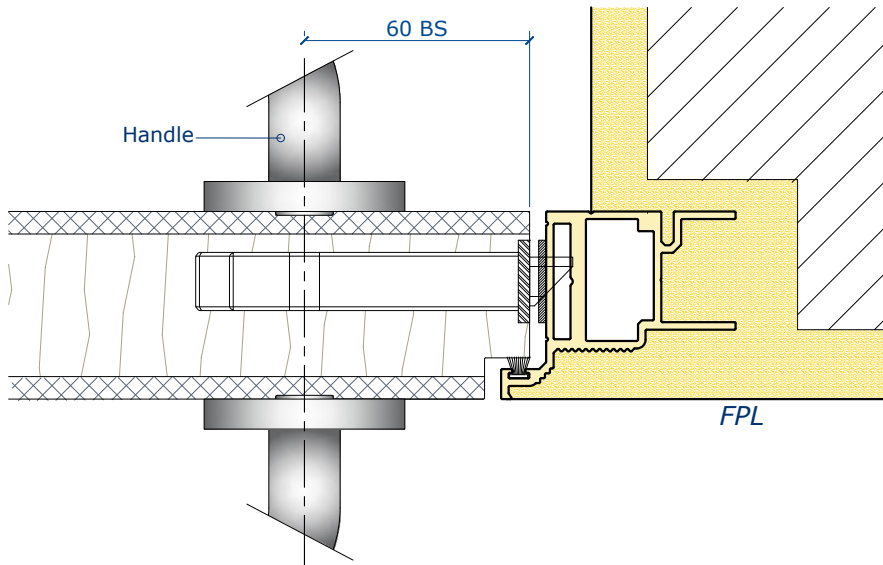

### BENEFITS OF ENIGMA

- Enigma offer Door frames for Inside(pull) and Outside(push).
- Hinges are adjustable in 3 dimensions to provide excellent door alignment.
- Corner connectors are punched for correct fit.
- Skirting base profile is fixed directly to door frame providing perfect alignment.
- Skirting Profile (flat or tiled) clip for easy installation.
- Superior quality & finish can be achieved consistently.

### Adjustable Hidden Hinges

**FLAT SKIRTING**

**TILED SKIRTING**