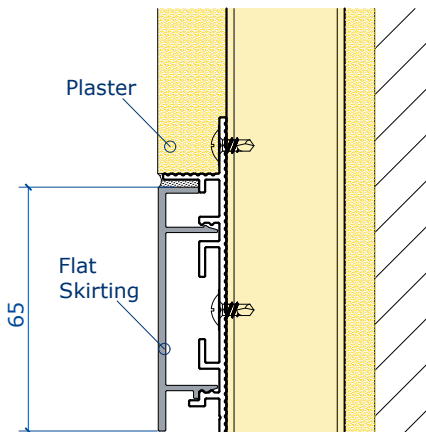

### BENEFITS OF ENIGMA

- Enigma offer Door frames for Inside(pull) and Outside(push).
- Hinges are adjustable in 3 dimensions to provide excellent door alignment.
- Corner connectors are punched for correct fit.
- Skirting base profile is fixed directly to door frame providing perfect alignment.
- Skirting Profile (flat or tiled) clip for easy installation.
- Superior quality & finish can be achieved consistently.

**Typical Handle Sets**

**Soft Closer**  
(Left & Right Hand versions)

### Adjustable Hidden Hinges

**FLAT SKIRTING**

**TILED SKIRTING**