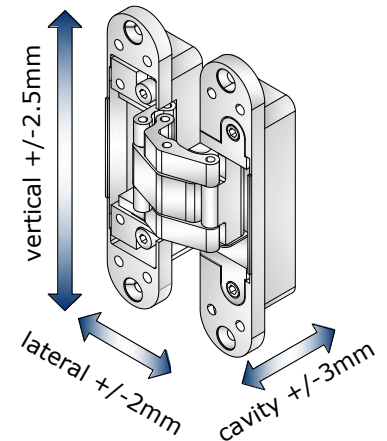

### Hardware

- Mortice Latch handles with 60mm backset are recommended. Use min. 80mm lock cylinder.
- Hinges are available in Black or Silver Grey.
- Soft closers are available in Left or Right hand versions.

**Push Open**

**Pull Open**

### BENEFITS OF ENIGMA

- Enigma offer Door frames for Inside(pull) and Outside(push).
- Hinges are adjustable in 3 dimensions to provide excellent door alignment.
- Corner connectors are punched for correct fit.
- Skirting base profile is fixed directly to door frame providing perfect alignment.
- Skirting Profile (flat or tiled) clip for easy installation.
- Superior quality & finish can be achieved consistently.