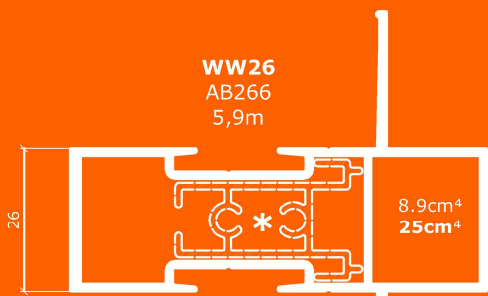

WINDOW WALL 26 PROFILES

* HWW032 Connector

October 2019
Technical Bulletin

www.hbs.co.za

26 and 26B type profiles being introduced

- 76x26mm WW profiles
- Full A4 performance for exposed applications.
- Compatible WW sashes and doors.
- Compatible with WW DG Casement.
- Available in newset Quick Quote version 3867.