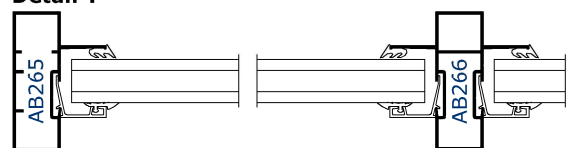

WINDOW WALL 26 PROFILES

* HWW032 Connector

October 2019
Technical Bulletin

www.hbs.co.za

26 and 26B type profiles being introduced

- 76x26mm WW profiles
- Full A4 performance for exposed applications.
- Compatible WW sashes and doors.
- Compatible with WW DG Casement.
- Available in newset Quick Quote version 3867.

Detail Y

CAPE TOWN
DURBAN
JOHANNESBURG

021 534-7420
031 564-7350
0861 246-444
0861 AIM HIGHER

HBS
ALUMINIUM SYSTEMS