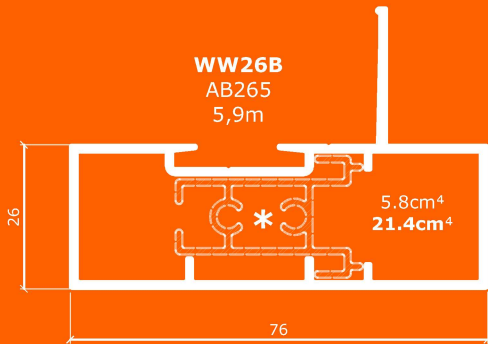

WINDOW WALL 26 PROFILES

* HWW032 Connector

October 2019
Technical Bulletin

www.hbs.co.za

26 and 26B type profiles being introduced

- 76x26mm WW profiles
- Full A4 performance for exposed applications.
- Compatible WW sashes and doors.
- Compatible with WW DG Casement.
- Available in newset Quick Quote version 3867.