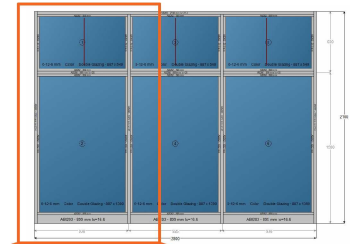

WINDOW WALL 26 PROFILES

* HWW032 Connector

October 2019
Technical Bulletin

www.hbs.co.za

26 and 26B type profiles being introduced

- 76x26mm WW profiles
- Full A4 performance for exposed applications.
- Compatible WW sashes and doors.
- Compatible with WW DG Casement.
- Available in newset Quick Quote version 3867.

Detail X

CAPE TOWN
DURBAN
JOHANNESBURG

021 534-7420
031 564-7350
0861 246-444
0861 AIM HIGHER

HBS
ALUMINIUM SYSTEMS