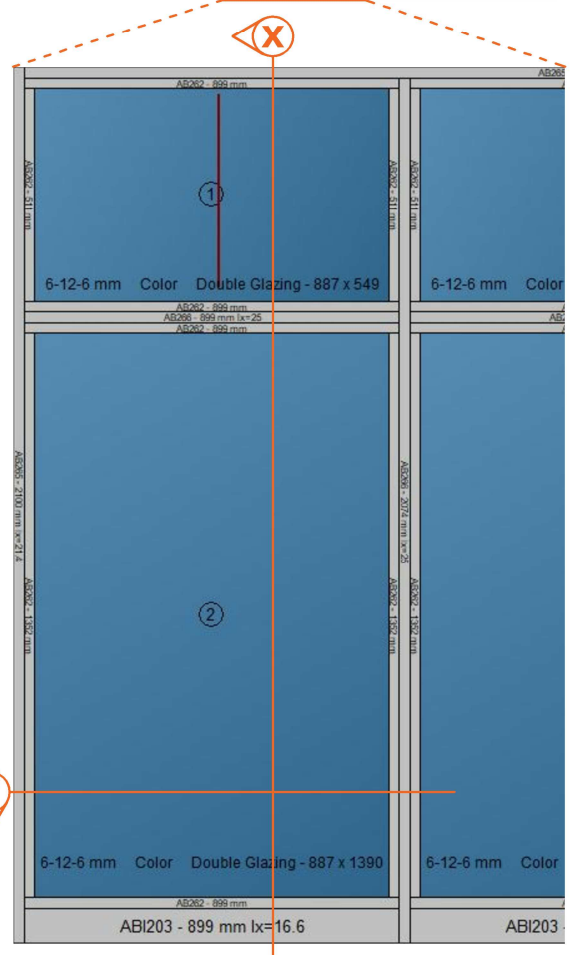

WINDOW WALL 26 PROFILES

* HWW032 Connector

October 2019
Technical Bulletin

www.hbs.co.za

26 and 26B type profiles being introduced

- 76x26mm WW profiles
- Full A4 performance for exposed applications.
- Compatible WW sashes and doors.
- Compatible with WW DG Casement.
- Available in newset Quick Quote version 3867.

Detail X

CAPE TOWN
DURBAN
JOHANNESBURG

021 534-7420
031 564-7350
0861 246-444
0861 AIM HIGHER

HBS
ALUMINIUM SYSTEMS