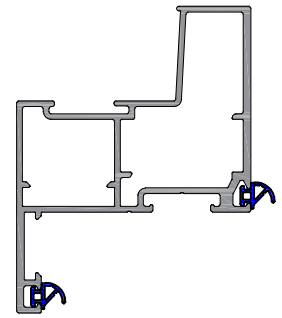

Window Wall

June 2019
Technical Bulletin
www.hbs.co.za

CAPE TOWN 021 534-7420
DURBAN 031 564-7350
JOHANNESBURG 0861 246-444
0861 AIM HIGHER

HBS
ALUMINIUM SYSTEMS