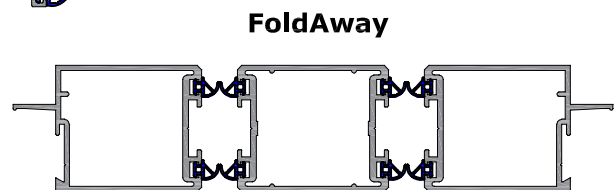

Window Wall

June 2019
Technical Bulletin
www.hbs.co.za

CAPE TOWN 021 534-7420
DURBAN 031 564-7350
JOHANNESBURG 0861 246-444
0861 AIM HIGHER

HBS
ALUMINIUM SYSTEMS