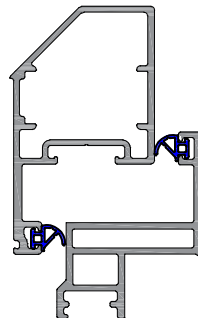

Advantage Curtain Wall