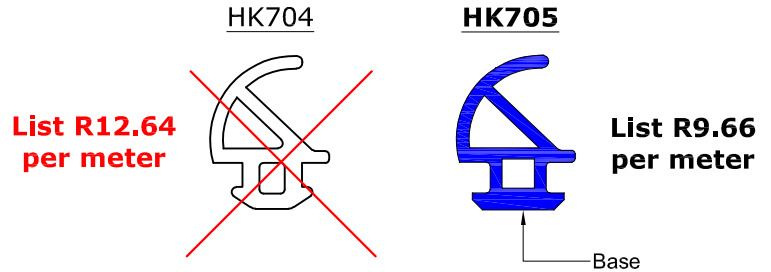

## INTRODUCING THE NEW & IMPROVED SASH GASKET HK705

The HK705 Sash gasket will replace the HK704 Sash gasket.

- Wider base and less chance of pull-out
- 100% UV-resistant EPDM material
- Lower cost
- Tighter product tolerances