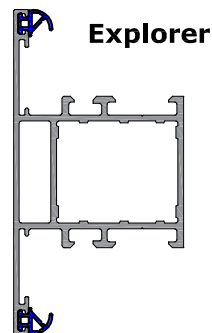

Window Wall

June 2019
Technical Bulletin
www.hbs.co.za

CAPE TOWN 021 534-7420
DURBAN 031 564-7350
JOHANNESBURG 0861 246-444
0861 AIM HIGHER

HBS
ALUMINIUM SYSTEMS