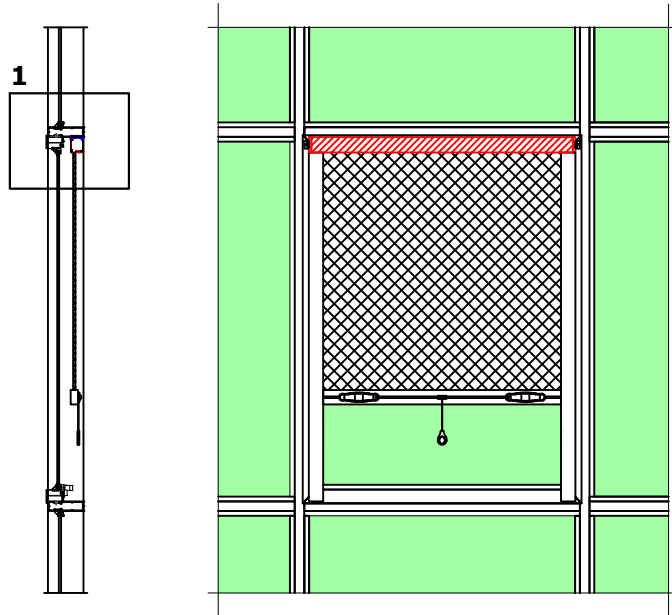

NEW ROLLER FLY SCREEN

HA600

R832.64 each

INTRODUCING THE ROLLER FLY SCREEN

HA600 Specifications

- 1300mm Max. width (W)
- 800mm Min. width (W)
- 1300mm Max. height (H)
- Cut to width on Cut-off saw.
- White surface finish
- Easy & quick assembly
- Surface or cavity mounted
- Compatible with HBS systems
- Kit includes all fixing components