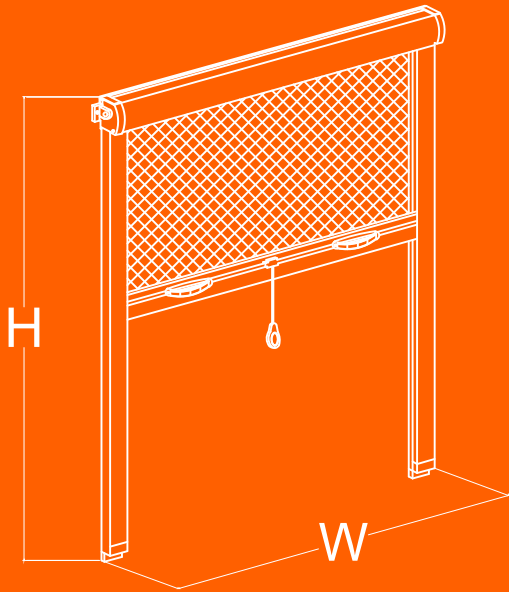

NEW ROLLER FLY SCREEN

HA600

R832.64 each

INTRODUCING THE ROLLER FLY SCREEN

HA600 Specifications

- 1300mm Max. width (W)
- 800mm Min. width (W)
- 1300mm Max. height (H)
- Cut to width on Cut-off saw.
- White surface finish
- Easy & quick assembly
- Surface or cavity mounted
- Compatible with HBS systems
- Kit includes all fixing components