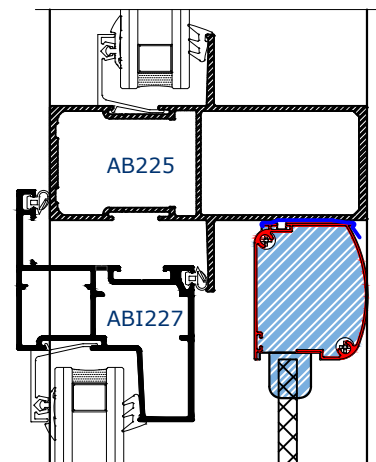

Detail 1: Window Wall