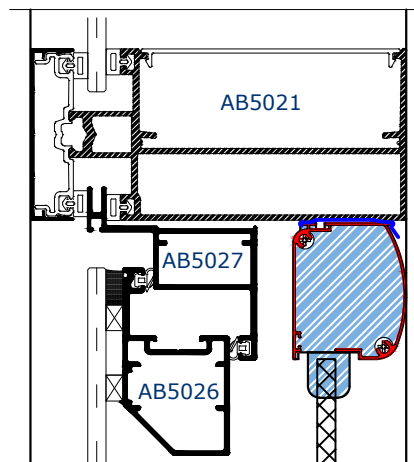

Detail 1: Advantage Curtain Wall