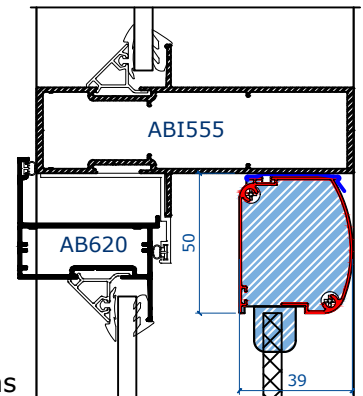

HA600 Specifications

- 1300mm Max. width (W)
- 800mm Min. width (W)
- 1300mm Max. height (H)
- Cut to width on Cut-off saw.
- White surface finish
- Easy & quick assembly
- Surface or cavity mounted
- Compatible with HBS systems
- Kit includes all fixing components

Detail 1: Shop front