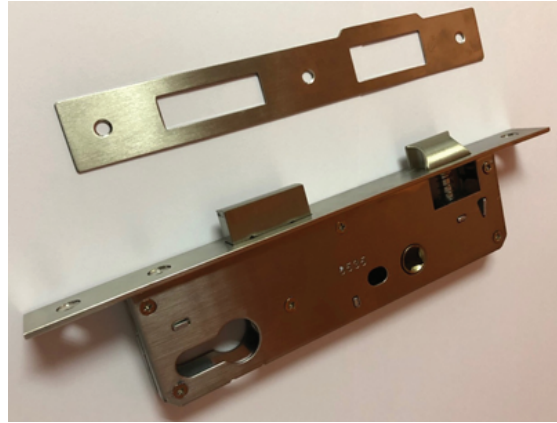

New double hook-lock: HZ033

Replaces HZ030 lock ****see notes below****

Basic features:

- Faceplate length 275mm
- Faceplate width 22mm
- Back set 28mm
- Double claw hooks locking in 2 directions

List Price: R308.82

NEW RANGE OF LOCKS AND CYLINDERS

New latch lock: HZ032

Replaces HZ014 lock ****see notes below****

Basic features:

- Faceplate length 240mm
- Faceplate width 22mm
- Back set 35mm
- Full stainless-steel lock body
faceplate assembly

ListPrice: R148.63

NEW RANGE OF LOCKS AND CYLINDERS

New 65mm cylinder: HA157

Replaces HA155 cylinder ****see notes below****

Basic features:

- 65mm length
- Brass cylinder – satin finish
- 3 keys per cylinder

List Price: R118.95

New escutcheon plate: HA158

List Price: R22.30

Important Note:

- HZ030 & HZ014 were supplied with cylinders and HZ033 & HZ032 is not supplied with cylinders so HA157/HA158 should be added.