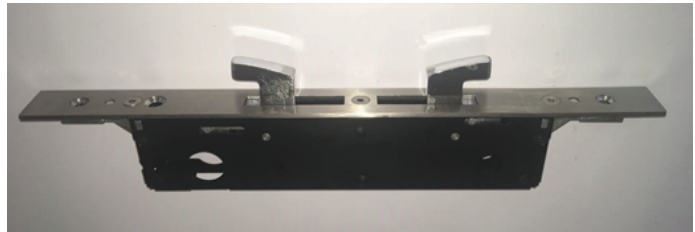

NEW RANGE OF LOCKS AND CYLINDERS

New range of locks and cylinders

HBS will be introducing 2 new lock types, cylinders & escutcheon trim rings that will complement the current Nuklip, Window Wall, Explorer and Galaxy systems.

New double hook-lock: HZ033

Replaces HZ030 lock ****see notes below****

Basic features:

- Faceplate length 275mm
- Faceplate width 22mm
- Back set 28mm
- Double claw hooks locking in 2 directions

List Price: R308.82

NEW RANGE OF LOCKS AND CYLINDERS

New latch lock: HZ032

Replaces HZ014 lock ****see notes below****

Basic features:

- Faceplate length 240mm
- Faceplate width 22mm
- Back set 35mm
- Full stainless-steel lock body
faceplate assembly

ListPrice: R148.63

NEW RANGE OF LOCKS AND CYLINDERS

New 65mm cylinder: HA157

Replaces HA155 cylinder ****see notes below****

Basic features:

- 65mm length
- Brass cylinder – satin finish
- 3 keys per cylinder