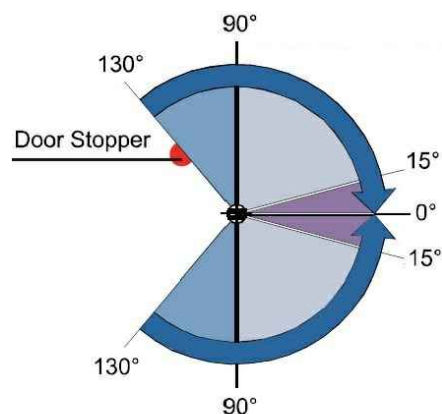

- Location type: 90° – Hold open
 - 100kg Max weight of door
 - 650-1050mm Width of door
 - SS304 Coverplate
 - Max open: 130°
 - 1 000 000 cycles
- Max height of 2500mm with 6-12-6 double glazing (40kg/m²).
 - Max height in excess of 3000mm with lighter glass - depending on door profiles used.

Opening diagram

Usage Performance

- Speed-section 1 closed ;
- Speed-section 2 closed ;
- Buffer zone

- Closes at 0°
- Holds open at 90° and up to 130°
- Closes between 15 & 90°
- Locks between 15 & 0°

November 2018
Technical Bulletin