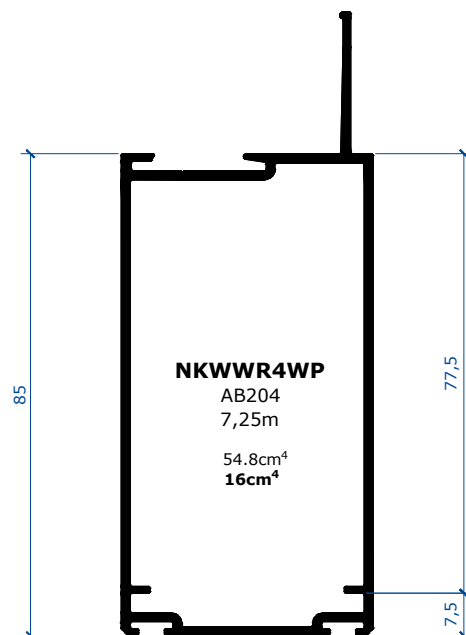

# NEW WINDOW WALL DOOR PROFILE NKWWR4WP - AB204

January 2019  
Technical Bulletin

[www.hbs.co.za](http://www.hbs.co.za)

## INTRODUCING THE NEW AND IMPROVED WINDOW WALL DOOR PROFILE - NKWWR4WP - AB204

At HBS we are continuously striving to develop our products and in so doing we have improved to the Window Wall profile NKWWR4WP-AB204.

- 19% lighter than the old version.
- Slot for flat bar fixing of hinges and locks.
- Inertia remains a useful  $16\text{cm}^4$  in the wind direction.
- Interchangeable with old version.

CAPE TOWN  
DURBAN