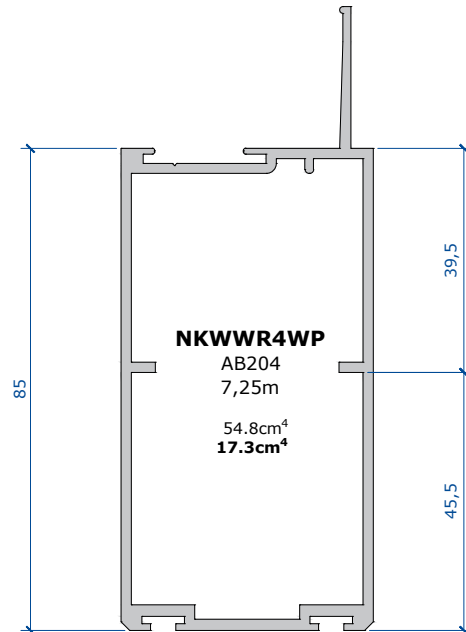

# NEW WINDOW WALL DOOR PROFILE NKWWR4WP - AB204

January 2019  
Technical Bulletin

[www.hbs.co.za](http://www.hbs.co.za)

## INTRODUCING THE NEW AND IMPROVED WINDOW WALL DOOR PROFILE - NKWWR4WP - AB204

At HBS we are continuously striving to develop our products and in so doing we have improved to the Window Wall profile NKWWR4WP-AB204.

- 19% lighter than the old version.
- Slot for flat bar fixing of hinges and locks.
- Inertia remains a useful  $16\text{cm}^4$  in the wind direction.
- Interchangeable with old version.

CAPE TOWN  
DURBAN