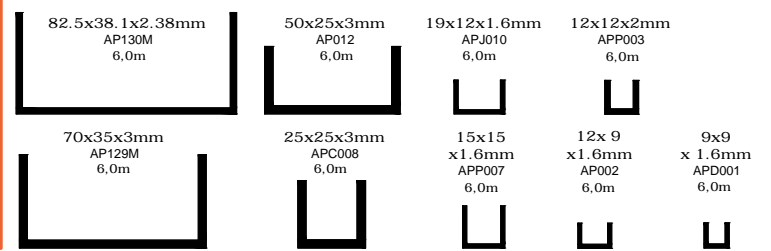

ANGLES

FLAT BARS

SQUARE & RECTANGULAR TUBES

CHANNELS

SQUARE BAR

ROUND TUBES

6, 16, 18 & 21mm BOARD SECTIONS

HULABOND SECTIONS