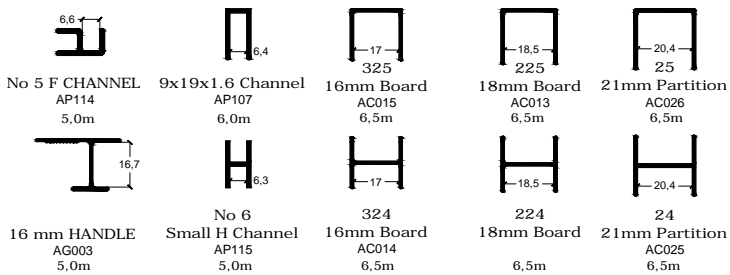

ANGLES

FLAT BARS

SQUARE & RECTANGULAR TUBES

CHANNELS

SQUARE BAR

ROUND TUBES

6, 16, 18 & 21mm BOARD SECTIONS

HULABOND SECTIONS