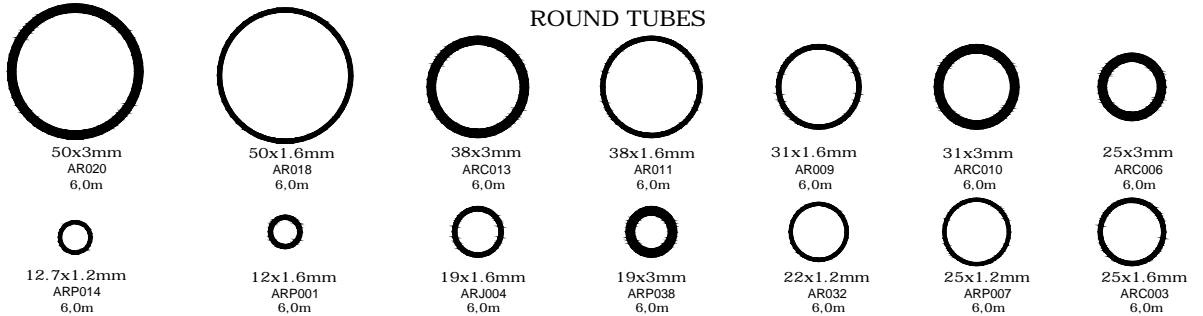

ANGLES

FLAT BARS

SQUARE & RECTANGULAR TUBES

CHANNELS

SQUARE BAR

ROUND TUBES

6, 16, 18 & 21mm BOARD SECTIONS

HULABOND SECTIONS