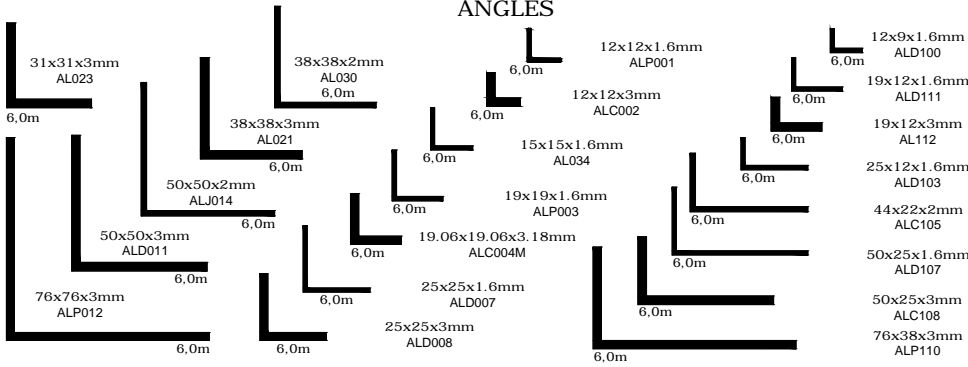

ANGLES

FLAT BARS

SQUARE & RECTANGULAR TUBES

CHANNELS

SQUARE BAR

ROUND TUBES

6, 16, 18 & 21mm BOARD SECTIONS

HULABOND SECTIONS