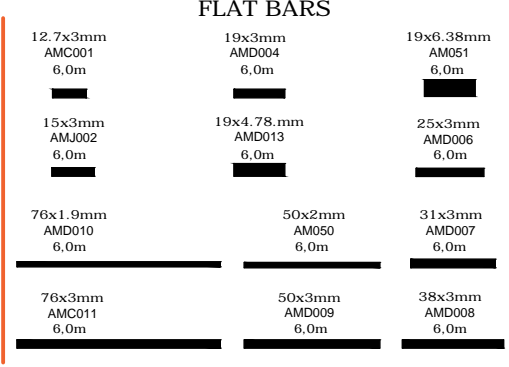

ANGLES

FLAT BARS

SQUARE & RECTANGULAR TUBES

CHANNELS

SQUARE BAR

ROUND TUBES

6, 16, 18 & 21mm BOARD SECTIONS

HULABOND SECTIONS