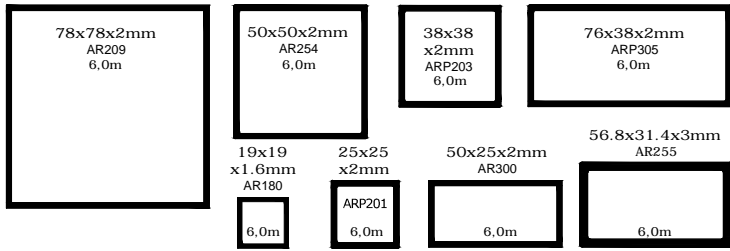

ANGLES

FLAT BARS

SQUARE & RECTANGULAR TUBES

CHANNELS

SQUARE BAR

ROUND TUBES

6, 16, 18 & 21mm BOARD SECTIONS

HULABOND SECTIONS