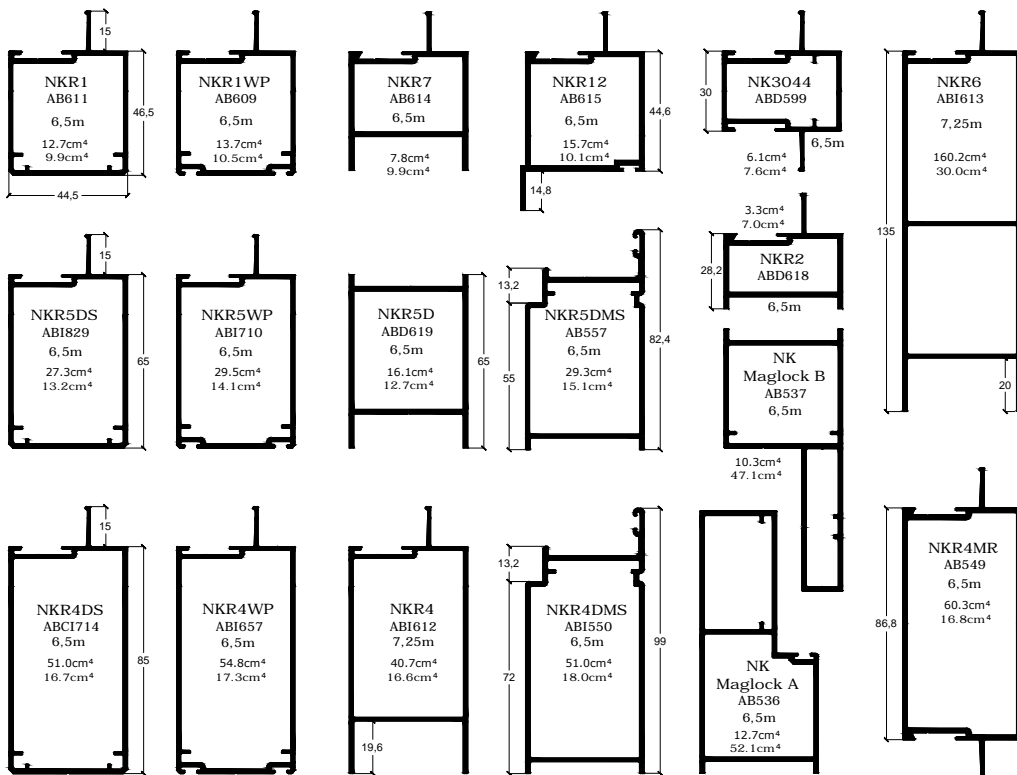

SHOP FRONT MULLION  
TRANSOM & GLAZING BEADS

SHOP FRONT ADAPTORS & FILLERS

DOOR SECTIONS

HEAD & CORNER